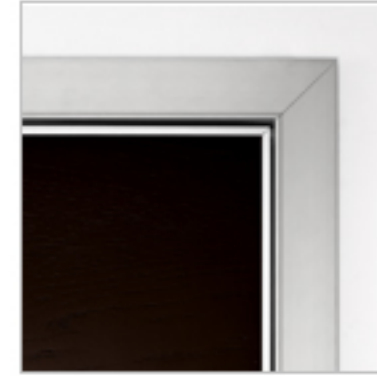

Interior Details

Idoor Line 3

Flush with wall

Flush with wall system

Flush with wall system 2

Coplanar version

Coplanar with wall

Lock

Frame coverings

white

brushed
steel

black