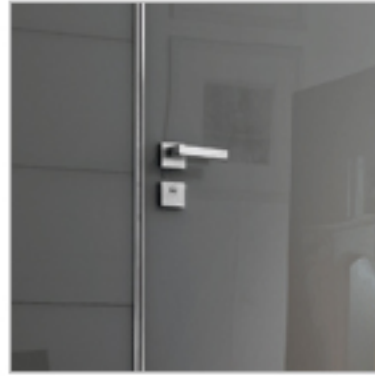

Interior Details

Idoor Line 3

Flush with wall

Flush with wall system

Flush with wall system 2

Coplanar version

Coplanar with wall

Lock

Frame coverings

white

brushed
steel

black